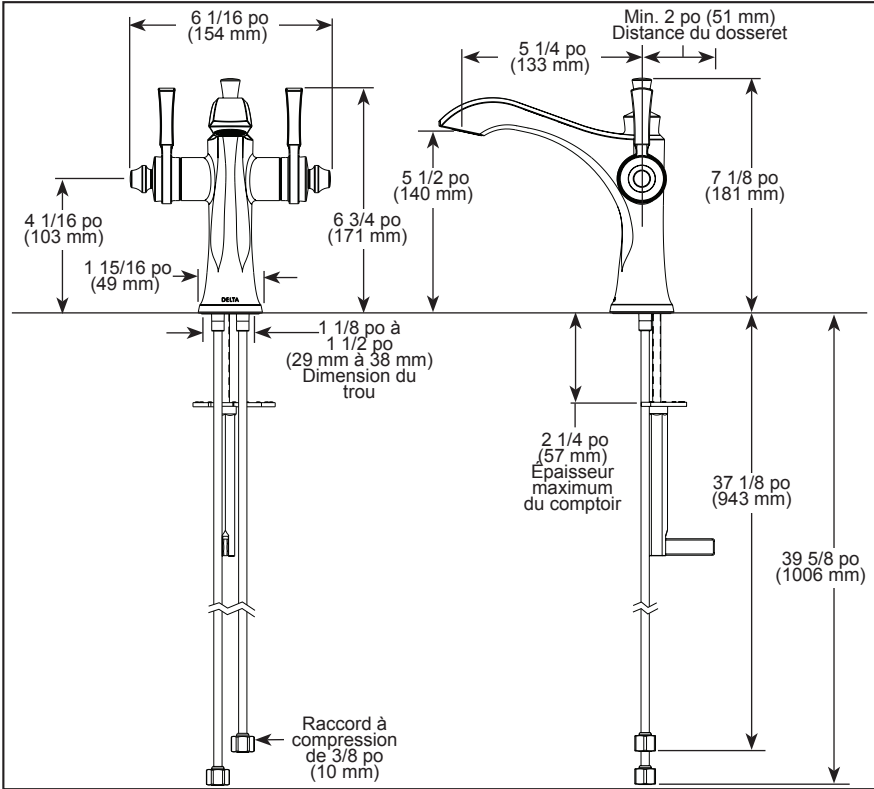

856-▲-DST

857-▲-DST

▲ Désigne le suffixe approprié de la finition

Delta se réserve le droit (1) d'effectuer des changements dans les spécifications et les matériaux, et (2) de modifier ou d'abandonner certains modèles, dans les deux cas sans préavis ni obligation. Les dimensions sont à titre indicatif seulement. Consultez le Livre des prix courants de la gamme complète ou fr.deltafaucet.ca pour les options de finition et la disponibilité des produits.

DSP-L-856-DST Rév. D

voyez ce que Delta peut faire®

ROBINET POUR SALLE DE BAIN

- Collection Dorval^{MD} pour la salle de bain
- Monobloc à deux poignées installé sur plan

CARACTÉRISTIQUES :

- Technologie DIAMOND Seal^{MD}

SPÉCIFICATIONS STANDARDS :

- Débit maximal 1,2 gpm à 60 psi, 4,5 L/min à 414 kPa
- Installation monotrou
- Corps fabriqué de laiton massif
- Cartouche en céramique recouverte de diamants
- Tuyaux d'alimentation PEX droits et décalés de 1/4 po (6 mm) D.E.
- Bague indicatrice rouge/bleu offertes en option avec le modèle
- Comprend un drain à bouchon-poussoir métallique avec bride et bouchon finis

GARANTIE

- Pièces et finition – Garantie à vie limitée; ou pour les clients commerciaux, 10 ans pour les résidences multifamiliales (appartements et condominiums) et 5 ans pour tout autre usage commercial, dans tous les cas à compter de la date de réception du produit par l'acheteur initial ou son représentant autorisé (installateur, etc.)
- Veuillez consulter le site fr.deltafaucet.ca pour tous les détails de notre garantie limitée.

CONFORME À :

- ASME A112.18.1 / CSA B125.1
- ASME A112.18.2 / CSA B125.2
- NSF/ANSI/CAN 61 et 372
- EPA WaterSense^{MD}
- ♿ ICC/ANSI A117.1

Delta Faucet Company

55 E. 111th Street, Carmel, IN 46280
350 South Edgeware Road, St. Thomas, ON N5P 4L1
© 2026 Delta Faucet Company