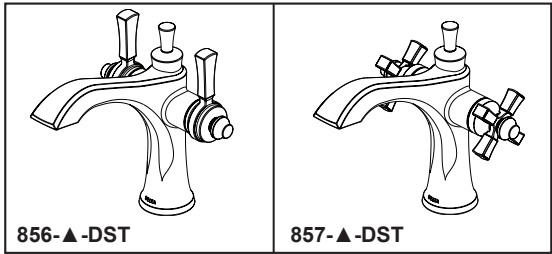

▲ Désigne le suffixe approprié de la finition

Delta se réserve le droit (1) d'effectuer des changements dans les spécifications et les matériaux, et (2) de modifier ou d'abandonner certains modèles, dans les deux cas sans préavis ni obligation. Les dimensions sont à titre indicatif seulement. Consultez le Livre des prix courants de la gamme complète ou fr.deltafaucet.ca pour les options de finition et la disponibilité des produits.

DSP-L-856-DST Rév. D

voyez ce que Delta peut faire®

ROBINET POUR SALLE DE BAIN

- Collection Dorval^{MD} pour la salle de bain
- Monobloc à deux poignées installé sur plan

CARACTÉRISTIQUES :

- Technologie DIAMOND Seal^{MD}

SPÉCIFICATIONS STANDARDS :

- Débit maximal 1,2 gpm à 60 psi, 4,5 L/min à 414 kPa
- Installation monotrou
- Corps fabriqué de laiton massif
- Cartouche en céramique recouverte de diamants
- Tuyaux d'alimentation PEX droits et décalés de 1/4 po (6 mm) D.E.
- Bague indicatrice rouge/bleu offertes en option avec le modèle
- Comprend un drain à bouchon-poussoir métallique avec bride et bouchon finis

GARANTIE

- Pièces et finition – Garantie à vie limitée; ou pour les clients commerciaux, 10 ans pour les résidences multifamiliales (appartements et condominiums) et 5 ans pour tout autre usage commercial, dans tous les cas à compter de la date de réception du produit par l'acheteur initial ou son représentant autorisé (installateur, etc.)
- Veuillez consulter le site fr.deltafaucet.ca pour tous les détails de notre garantie limitée.

CONFORME À :

- ASME A112.18.1 / CSA B125.1
- ASME A112.18.2 / CSA B125.2
- NSF/ANSI/CAN 61 et 372
- EPA WaterSense^{MD}
- ♿ ICC/ANSI A117.1

Delta Faucet Company

55 E. 111th Street, Carmel, IN 46280
350 South Edgeware Road, St. Thomas, ON N5P 4L1
© 2026 Delta Faucet Company