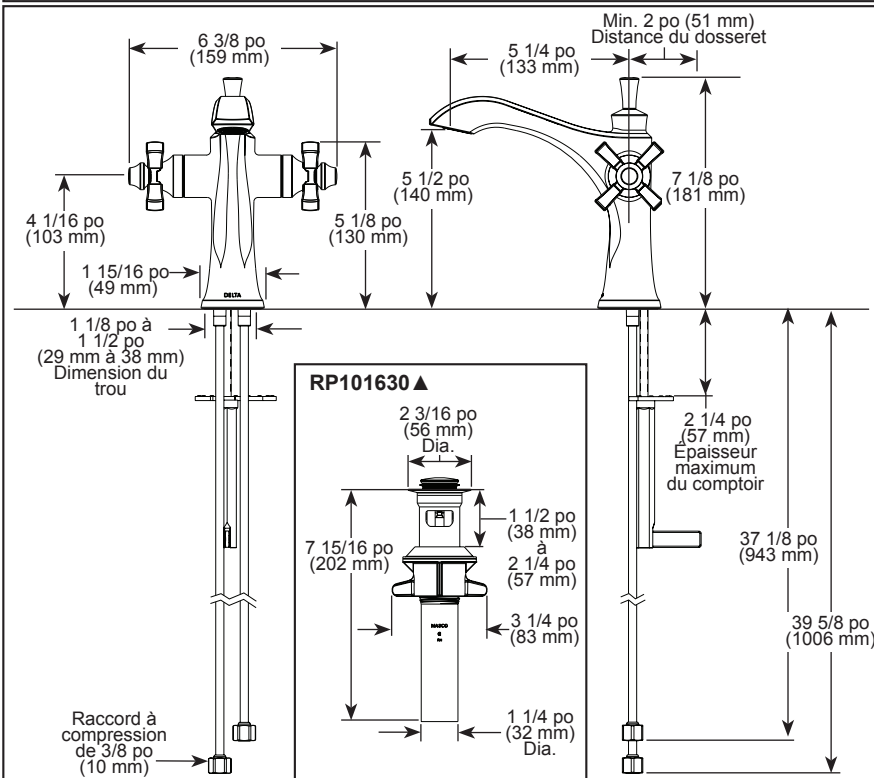

▲ Désigne le suffixe approprié de la finition

Delta se réserve le droit (1) d'effectuer des changements dans les spécifications et les matériaux, et (2) de modifier ou d'abandonner certains modèles, dans les deux cas sans préavis ni obligation. Les dimensions sont à titre indicatif seulement. Consultez le Livre des prix courants de la gamme complète ou fr.deltafaucet.ca pour les options de finition et la disponibilité des produits.

DSP-L-856-DST Rév. D

voyez ce que Delta peut faire®

ROBINET POUR SALLE DE BAIN

- Collection Dorval^{MD} pour la salle de bain
- Monobloc à deux poignées installé sur plan

CARACTÉRISTIQUES :

- Technologie DIAMOND Seal^{MD}

SPÉCIFICATIONS STANDARDS :

- Débit maximal 1,2 gpm à 60 psi, 4,5 L/min à 414 kPa
- Installation monotrou
- Corps fabriqué de laiton massif
- Cartouche en céramique recouverte de diamants
- Tuyaux d'alimentation PEX droits et décalés de 1/4 po (6 mm) D.E.
- Bague indicatrice rouge/bleu offertes en option avec le modèle
- Comprend un drain à bouchon-poussoir métallique avec bride et bouchon finis

GARANTIE

- Pièces et finition – Garantie à vie limitée; ou pour les clients commerciaux, 10 ans pour les résidences multifamiliales (appartements et condominiums) et 5 ans pour tout autre usage commercial, dans tous les cas à compter de la date de réception du produit par l'acheteur initial ou son représentant autorisé (installateur, etc.)
- Veuillez consulter le site fr.deltafaucet.ca pour tous les détails de notre garantie limitée.

CONFORME À :

- ASME A112.18.1 / CSA B125.1
- ASME A112.18.2 / CSA B125.2
- NSF/ANSI/CAN 61 et 372
- EPA WaterSense^{MD}
- ♿ ICC/ANSI A117.1

Delta Faucet Company

55 E. 111th Street, Carmel, IN 46280
350 South Edgeware Road, St. Thomas, ON N5P 4L1
© 2026 Delta Faucet Company