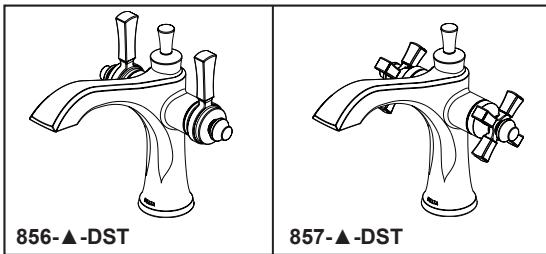

see what Delta can do™

BATHROOM FAUCET

- Dorval® Bath Collection
- Two Handle Deck Mount Monoblock

FEATURES:

- DIAMOND Seal® Technology

STANDARD SPECIFICATIONS:

- Max flow rate 1.2 gpm @ 60 psi, 4.5 L/min @ 414 kPa
- One hole mount
- Solid metal construction
- Diamond coated ceramic cartridge
- 1/4" O.D. straight, staggered PEX supply tubes
- Optional red/blue indicator ring provided with model
- Includes metal pop-up drain with finished flange and stopper

WARRANTY

- Parts and Finish - Lifetime limited warranty; or for commercial purchasers, 10 years for multi-family residential (apartments and condominiums) and 5 years for all other commercial uses, in each case from the date the product is received by the original purchaser or their authorized representative (installation contractor, etc.).
- Please go to www.deltafaucet.com for the complete details of our limited warranty.

COMPLIES WITH:

- ASME A112.18.1 / CSA B125.1
- ASME A112.18.2 / CSA B125.2
- NSF/ANSI/CAN 61 & 372
- EPA WaterSense®
- ♿ ICC/ANSI A117.1

▲ Designate Proper Finish Suffix

Delta reserves the right (1) to make changes in specifications and materials, and (2) to change or discontinue models, both without notice or obligation. Dimensions are for reference only. See current full-line price book or www.deltafaucet.com for finish options and product availability.

Delta Faucet Company

55 E. 111th Street, Carmel, IN 46280
350 South Edgeware Road, St. Thomas, ON N5P 4L1
© 2026 Delta Faucet Company